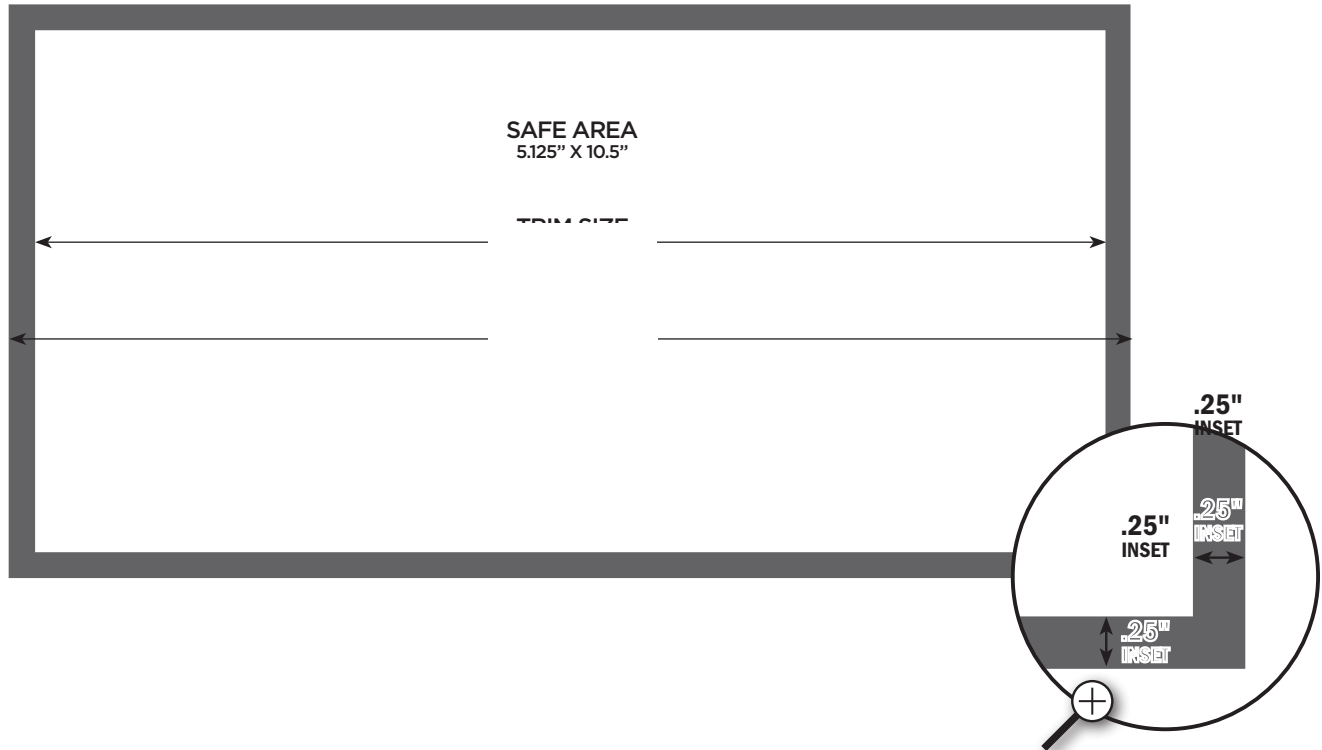

Upload Specifications for Postcards

Document Size:

5.625" x 11"
142.875mm x 279.4mm
1687 x 3300 pixels

Safe Area:

3.875" x 10.625"
98.425mm x 269.875mm
1537 x 3150 pixels

Printing:

Printed 4 Color Process (CMYK) on 9pt. Matte
No Bleeds
2 Sided